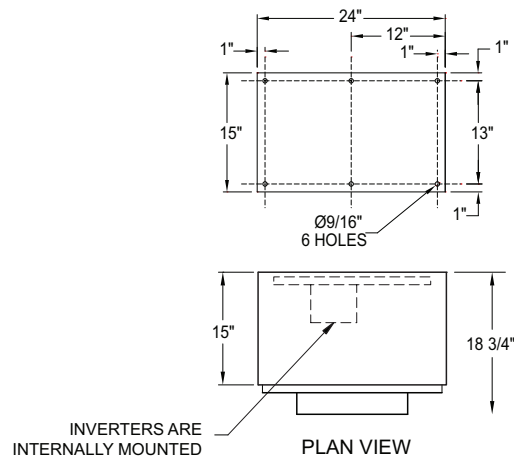

- HASECH
- HASECHW (WALL MOUNT)
- IASECH
- IASECHW (WALL MOUNT)

Model
HASECH
shown

Short Form Specifications

Models with Chart Recorder

Shall be Cleveland Model _____ SECH(W), COOK CHILL CONTROL Center with single controls as follows; Solid State Temperature Control with Digital Read-Out; Time/Temperature Chart Recorder; Controls for Automatic and Manual Water Cooling; Simmer Control; Automatic Water Meter with accumulative "add on" button and digital readout; Variable Mixer Speed Control and Mixer Start/Stop Button.

MINIMUM CLEARANCE	
FRONT	36"
SIDE	12"
REAR	0"

Model	Description	Electrical 208V3PH/60HZ	Shipping Weight (Approximate)	Crate Size W x L x H
Floor Models				
HASECH	(Horizontal Mixers, Chart Recorder)	Amperage based on kettle size	650 lbs.	45" x 46" x 76"
IASECH	(Incline Mixers, Chart Recorder)			
HASETS	(Horizontal Mixers, 15" Touch Screen Controls)			
Wall Mount Models:				
HASECHW	(Horizontal Mixers, Chart Recorder)	Amperage based on kettle size	630 lbs.	61" x 31" x 33"
IASECHW	(Incline Mixers, Chart Recorder)			
HASETSW	(Incline Mixers, 15" Touch Screen Controls)			

Notes:

The depth and width dimensions are the same for both the floor mount and wall mount panels.

Electrical power to and from control panel -

- Contractor must cut entry hole.
- Top or bottom power entry recommended.
- Must use proper connections to maintain U.L. listing.