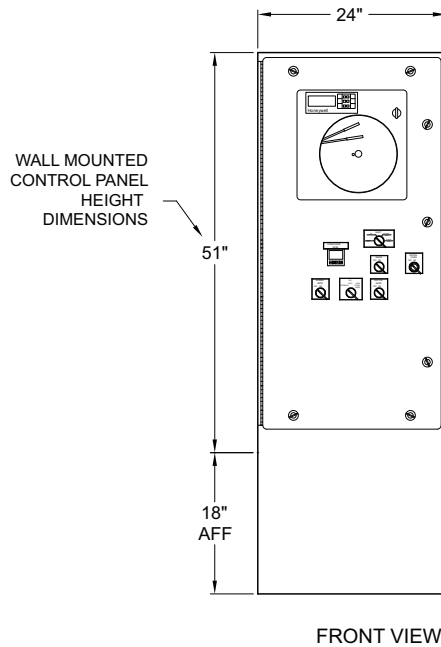

Standard Features

- Floor or wall mounting models (please specify)
- Variable mixer speed control
- Mixer start/stop
- Temperature control
- Control for automatic and manual steam
- Control for automatic and manual water cooling
- Simmer control for delicate products
- Automatic water meter with accumulative "add on" button and digital readout (for cold water only)
- All stainless steel construction
- U.L. 508A Listed
- Accepted for use in U.S.D.A. Inspected Facilities

Options & Accessories

- Lockable cover for controls for _____ CH models
- Water meter for hot and cold kettle fill
- Computer interface connections
- Computer interface terminals for hard wire connection
- 208/3/60; 240/3/60 and 460/3/60 voltages
- 380/3/50 or 575/3/60 export voltages

MINIMUM CLEARANCE	
FRONT	36"
SIDE	12"
REAR	0"

Model	Description	Electrical 208V3PH/60HZ	Shipping Weight (Approximate)	Crate Size W x L x H
Floor Models				
HASECH	(Horizontal Mixers, Chart Recorder)	Amperage based on kettle size	650 lbs.	45" x 46" x 76"
IASECH	(Incline Mixers, Chart Recorder)			
HASETS	(Horizontal Mixers, 15" Touch Screen Controls)			
Wall Mount Models:				
HASECHW	(Horizontal Mixers, Chart Recorder)	Amperage based on kettle size	630 lbs.	61" x 31" x 33"
IASECHW	(Incline Mixers, Chart Recorder)			
HASETSW	(Incline Mixers, 15" Touch Screen Controls)			

Notes:

The depth and width dimensions are the same for both the floor mount and wall mount panels.

Electrical power to and from control panel -

- Contractor must cut entry hole.
- Top or bottom power entry recommended.
- Must use proper connections to maintain U.L. listing.