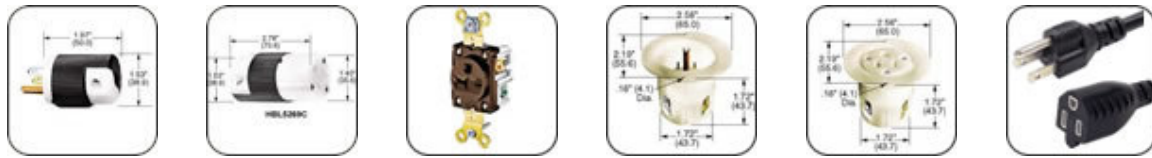

3-Pole, 3-Wire

	15 Amp	20 Amp	30 Amp	50 Amp	60 Amp
125/250 Volt	Not Available	 NEMA 10-20 Plug Connector Receptacle Inlet Outlet Cords (10-20P)	 NEMA 10-30 Plug Connector Receptacle Inlet Outlet Cords (10-30P)	 NEMA 10-50 Plug Connector Receptacle Inlet Outlet Cords (10-50P)	Not Available
3Ø 250 Volt	 NEMA 11-15 Plug	 NEMA 11-20 Plug	 NEMA 11-30 Plug	 NEMA 11-50 Plug	Not Available
3Ø 480 Volt 3Ø 600 Volt	Not Available	Not Available	Not Available	Not Available	Not Available Not Available