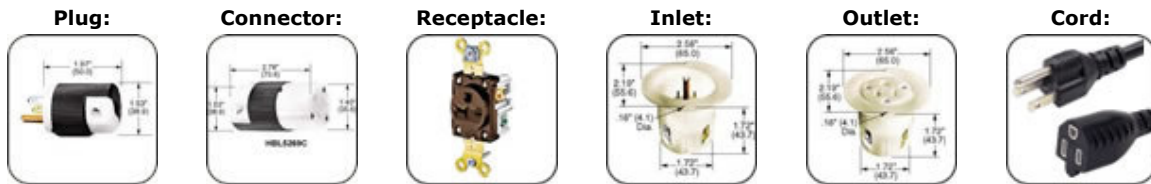

Call toll free: 1-888-346-4688
Monday-Friday 9am-5pm Eastern

0 Items In Cart
Total: \$0.00

[View/Edit/Checkout](#)

NEMA Plug & Receptacle Configurations Reference Chart (Straight Blade)

Information courtesy Ericson Manufacturing Company

2-Pole, 2-Wire

	15 Amp	20 Amp	30 Amp	50 Amp	60 Amp
125 Volt	 NEMA 1-15 Plugs Connector Receptacle Inlet Outlet Cords (1-15P)	 NEMA 1-20 Not Available	 NEMA 1-30 Not Available	Not Available	Not Available
250 Volt	 NEMA 2-15 Not Available	 NEMA 2-20 Plug Connector Receptacle Inlet Outlet Cords (2-20P)	 NEMA 2-30 Not Available	Not Available	Not Available
277 Volt AC 600 Volt		Not Available	Not Available	Not Available	Not Available