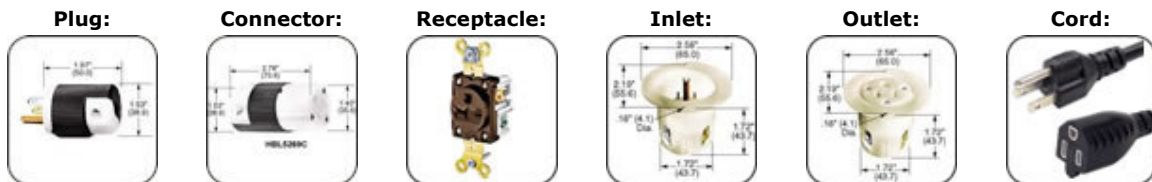

Notes:

- (1) A NEMA 5-20R T-Slot receptacle will accept NEMA 1-15P, NEMA 5-15P and NEMA 5-20P plugs.
- (2) A NEMA 6-20R T-Slot receptacle will accept NEMA 2-15P, NEMA 6-15P and NEMA 6-20P plugs.

Plug: Connector: Receptacle: Inlet: Outlet: Cord:

3-Pole, 3-Wire

	15 Amp	20 Amp	30 Amp	50 Amp	60 Amp
125/250 Volt	Not Available	 NEMA 10-20 Plug Connector Receptacle Inlet Outlet Cords (10-20P)	 NEMA 10-30 Plug Connector Receptacle Inlet Outlet Cords (10-30P)	 NEMA 10-50 Plug Connector Receptacle Inlet Outlet Cords (10-50P)	Not Available
3Ø 250 Volt	 NEMA 11-15 Plug	 NEMA 11-20 Plug	 NEMA 11-30 Plug	 NEMA 11-50 Plug	Not Available
3Ø 480 Volt 3Ø 600 Volt	Not Available	Not Available	Not Available	Not Available	Not Available Not Available