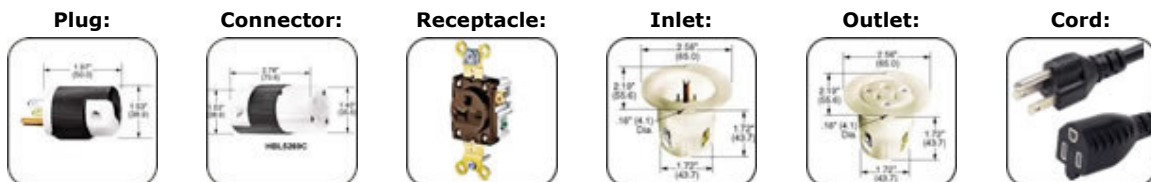

Notes:

- (1) There is no NEMA 2-15R receptacle. A NEMA 2-15P plug mates with a NEMA 6-15R receptacle.
- (2) There is no NEMA 1-20R receptacle. A NEMA 1-20P plug mates with a NEMA 5-20R receptacle.
- (3) There is no NEMA 1-30R receptacle. A NEMA 1-30P plug mates with a NEMA 5-30R receptacle.