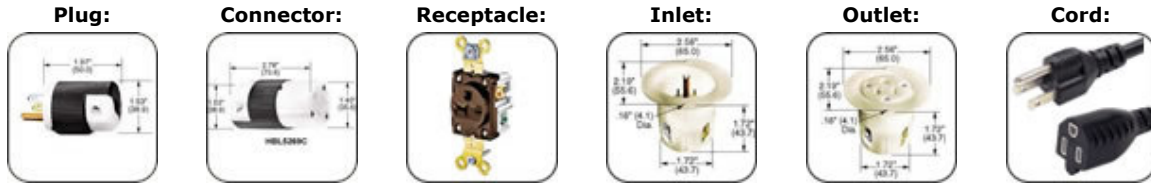

Plug Connector	Plug Connector	Plug Connector	Plug Connector
3Ø 250 Volt	Not Available	Receptacle Inlet Outlet	Receptacle Inlet Outlet	Receptacle Inlet Outlet	Receptacle Inlet Outlet
3Ø 480 Volt 3Ø 600 Volt		Cords (15-20P) Not Available Not Available	Cords (15-30P) Not Available Not Available	Cords (15-50P) Not Available Not Available	Cords (15-60P) Not Available Not Available

4-Pole, 4-Wire

	15 Amp	20 Amp	30 Amp	50 Amp	60 Amp
3Ø Y 120/208 Volt	NEMA 18-15	NEMA 18-20	NEMA 18-30	NEMA 18-50	NEMA 18-60
	Plug Connector	Plug Connector	Plug Connector	Plug Connector	Plug Connector
	Not Available	Receptacle Inlet Outlet	Receptacle Inlet Outlet	Receptacle Inlet Outlet	Receptacle Inlet Outlet
3Ø Y 277/480 Volt 3Ø Y 347/600 Volt		Cords (18-20P) Not Available Not Available	Cords (18-30P) Not Available Not Available	Cords (18-50P) Not Available Not Available	Cords (18-60P) Not Available Not Available

Questions? Comments? Suggestions? -- feedback@stayonline.com
Privacy Statement

© Stay Online Corp. 1996 - 2009 All Rights Reserved