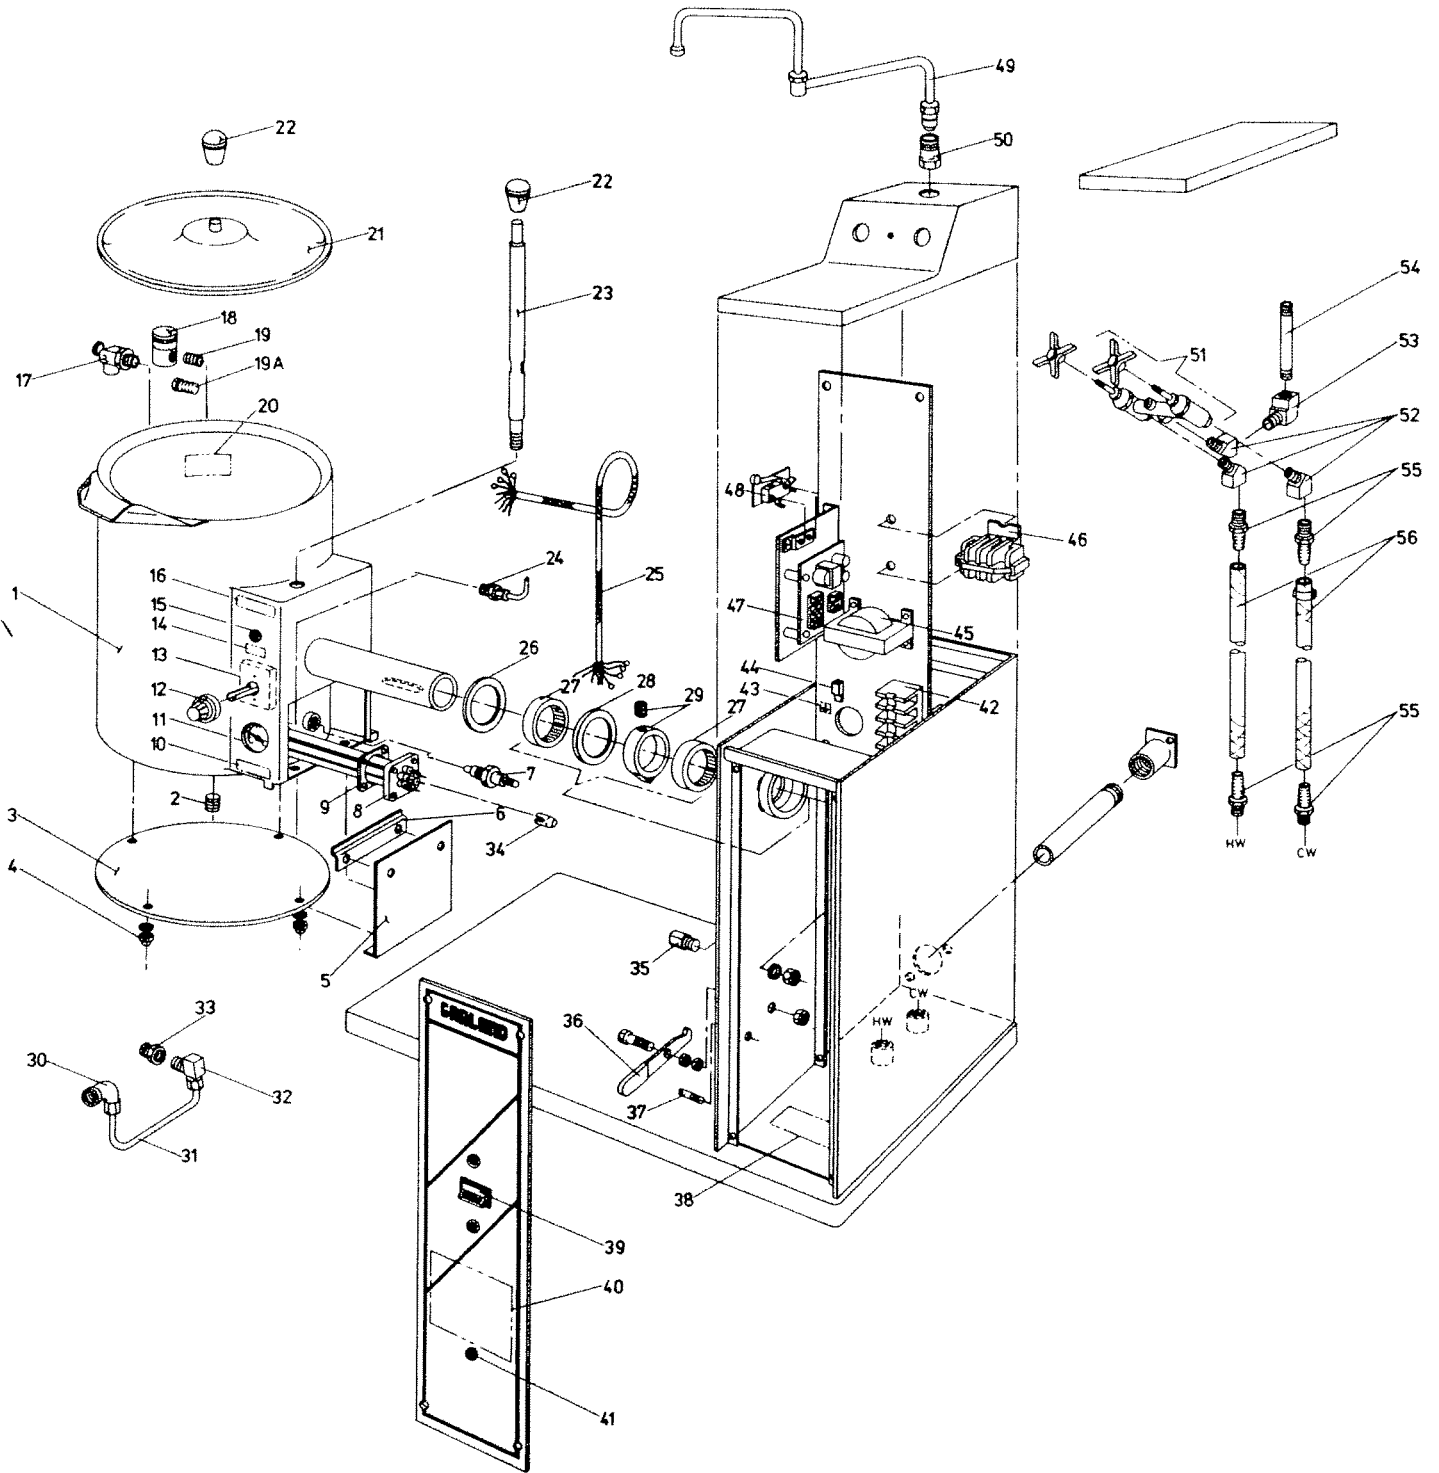

GARLAND TILTING KETTLES — ELECTRIC MODELS - KT6E, KT12E

GARLAND PARTS IDENTIFICATION

TILTING KETTLES — ELECTRIC — MODELS - KT6E, KT12E

ITEM No.	PART NUMBER	DESCRIPTION	MODELS	
			KT6E	KT12E
1	071490-02-1	Kettle Assembly	1	
	071503-01-1	Kettle Assembly		1
2	076029-157	Pipe Plug 3/8"	1	1
3	071457-1-2M	Bottom Cover	1	
	071457-2-2M	Bottom Cover		1
4	F310	Acorn Nut #10-24 S.S.	4	4
	F254	Lockwasher #10	4	4
5	071463-1-1	Service Cover	1	
	071463-2-1	Service Cover		1
6	071464-1-2	Retainer - Service Cover	1	1
7	077008-1	Probe	1	1
8	077183	Heating Element (Specify Voltage)	1	2
9	078155-1	Gasket	1	2
10	G03770-1	Label - 'Clearance'	1	1
11	076128-1	Pressure Gauge	1	1
12	G02716-1	Dial	1	1
	G02725-13	Dial Insert	1	1
13	077192-2	Thermostat	1	1
14	G1555-6	Plate - 'Off' Position Indicator	1	1
15	G01296-2	Pilot - Amber	1	1
16	079716-1	Label - 'Caution Hot' (USA only)	1	1
17	076127-1	Safety Valve	1	1
18	071509-01	Air Vent Assembly	1	1
	078242-1	Bi-Metalic Disc		
	078243-1	S.S. Ball Bearing		
			Used to Ser. No. 8F4995 (KT12E) 8C2936 (KT6E)	
19	076029-1	Close Nipple 1/4"	1	1
19A	076029-73P	Pipe Plug	1	1
20	078988-1	Label - 'Air Venting'	1	1
21	071385-01-1	Cover Assembly	1	
	071477-01-1	Cover Assembly		1
22	078051-1	Knob	2	2
23	078218-1M	Handle	1	
	078218-2M	Handle		1
24	076050-64	Compression Fitting 1/4"T x 3/8" Straight Thru	1	1
25	071786-01	Wiring Harness	1	
26	071786-02	Wiring Harness		1
	078179-4	Spacer Washer	1	1
27	078224-1	Trunnion Bearing	2	2
28	078179-2	Spacer Washer	1	1
29	071487-01-1	Shaft Collar Assembly	1	1
30	F309	Set Screw 3/8" - 16 x 3/8" S.S.		
	076050-63	Compression Elbow 1/4"T x 1/8"F	1	
	076050-8	Compression Connector 1/4"T x 1/8"F		1
31	071557-1	Connecting Tube 1/4"	1	
	071558-1	Connecting Tube 1/4"		1