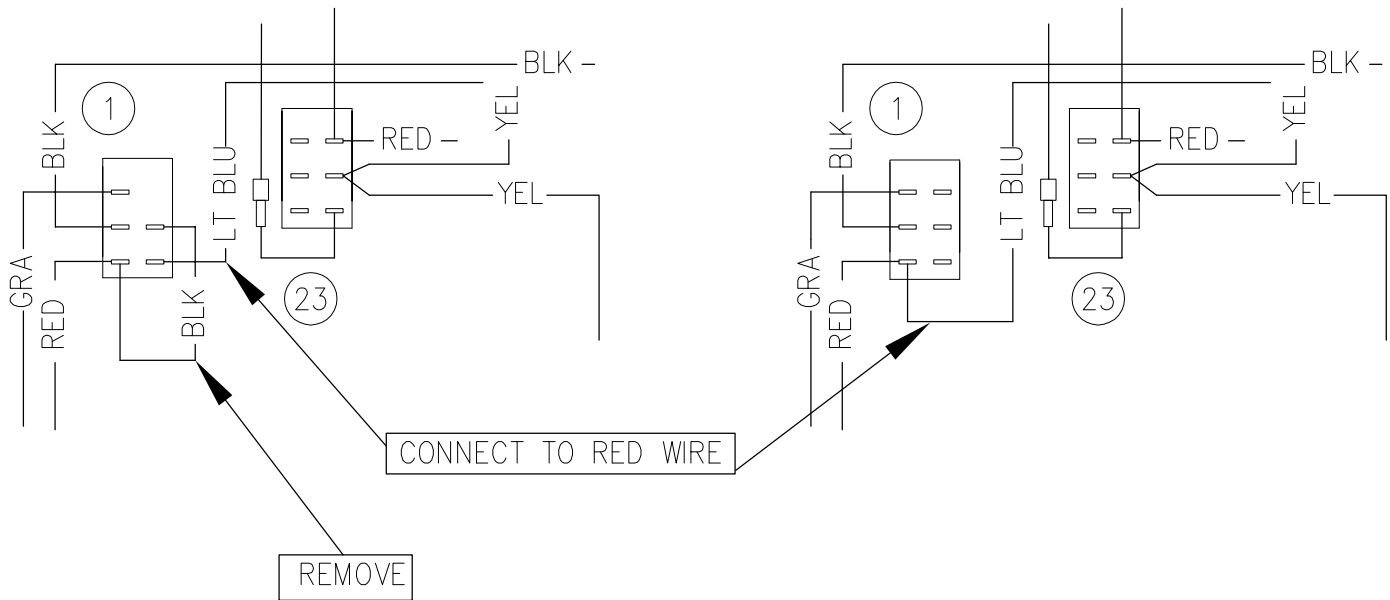

POWER ON/OFF SWITCH CHANGE
P/N 108466 TO P/N 19992

OLD SWITCH WIRING

NEW SWITCH WIRING

P/N 108466

P/N 19992

FK19992