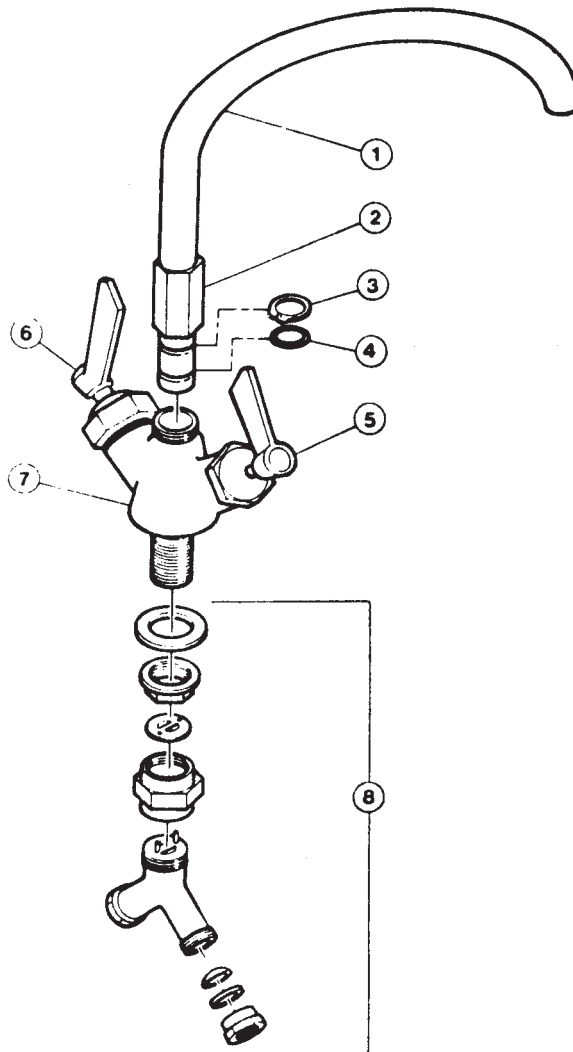

# PARTS LIST - FAUCET

ITEM NO.	PART NO.	DESCRIPTION	QTY.
1	KE50833 KE50828 KE50829	3/4" Spout for KS__S-LA for KS20SA, KS30SA, KS40SA for KS60SA	1
2	KE51404 KE51736	Spout nut, short(used on spout KE50833) Spout nut, tall (used on spouts KE50828 & KE50829)	1 1
3	FA95022	Retaining ring	1
4	FA00016	"O" ring	1
5	SE50021	Cold water stem assembly	1
6	SE50020	Hot water stem assembly	1
7	KE51403	Double pantry control valve (c/w item no. 5,6,8)	1
8	SE50022	Yoke connection kit	1