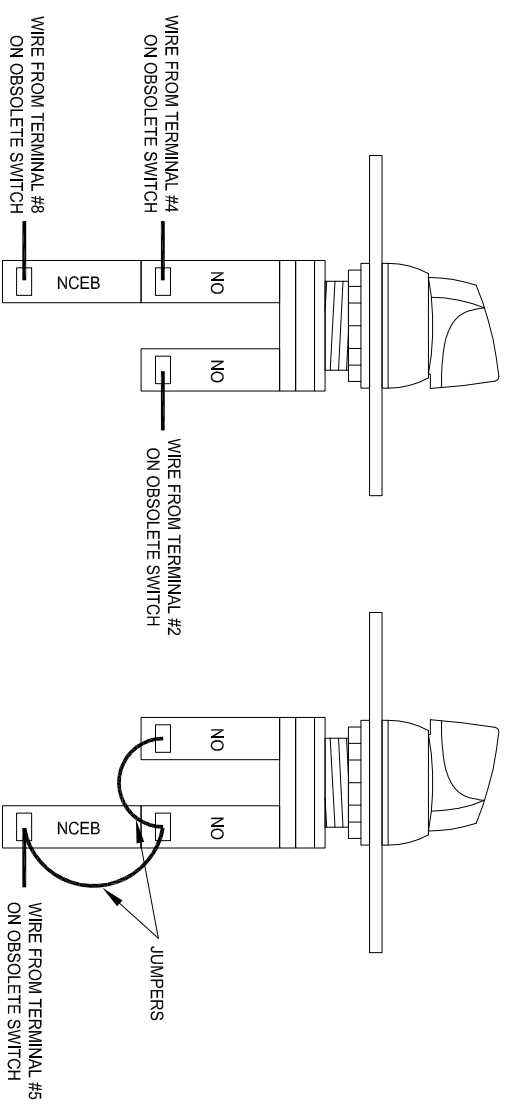

LET.	REVISIONS	DATE	BY
------	-----------	------	----

OBsolete
4 POSITION CAM SWITCH

TOP VIEW OF 4 POSITION CAM SWITCH **BOTTOM VIEW OF 4 POSITION CAM SWITCH**

REPLACEMENT
4 POSITION MODULAR SWITCH

TOP VIEW OF 4 POSITION MODULAR SWITCH **BOTTOM VIEW OF 4 POSITION MODULAR SWITCH**

PART NUMBER: ELP00-8800001
REPLACEMENT 4 POSITION "SELECT" SWITCH
WIRING DIAGRAM

ITEM	QTY	PART NO.	DESCRIPTION
CLEVELAND RANGE, LLC, PLANT 3			
1290 REAMES ROAD, BALTIMORE, MD, 21220			
THIS DESIGN DESCRIBES A PROPRIETARY ITEM AND IS THE PROPERTY OF CLEVELAND RANGE. THIS DRAWING IS NOT TO BE COPIED OR USED WITHOUT THE APPROVAL OF CLEVELAND RANGE.			
TOLERANCES (UNLESS OTHERWISE NOTED)	DO NOT SCALE	PRINTED DRAWING	DRAWN BY
DECIMAL	±.030	REPLACING 4 POS. CAM SELECT SWITCH WITH 4 POS. MODULAR SWITCH	JES
ANGULAR	±1°	SIZE B	DATE 12-9-11
		DRAWING NO. B300033	REV 1 OF 1
			REV -