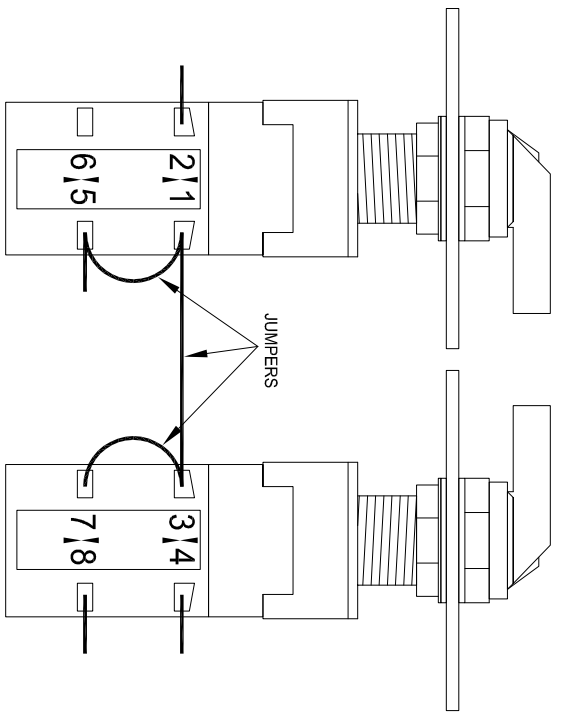

LET.	REVISIONS	DATE	BY
------	-----------	------	----

OBsolete
4 POSITION CAM SWITCH

TOP VIEW OF 4 POSITION CAM SWITCH **BOTTOM VIEW OF 4 POSITION CAM SWITCH**

REPLACEMENT
4 POSITION MODULAR SWITCH

TOP VIEW OF 4 POSITION MODULAR SWITCH **BOTTOM VIEW OF 4 POSITION MODULAR SWITCH**

PART NUMBER: ELP00-8800001
REPLACEMENT 4 POSITION "SELECT" SWITCH
WIRING DIAGRAM

ITEM	QTY	PART NO.	DESCRIPTION
CLEVELAND RANGE, LLC, PLANT 3			
1290 REAMES ROAD, BALTIMORE, MD, 21220			
THIS DESIGN DESCRIBES A PROPRIETARY ITEM AND IS THE PROPERTY OF CLEVELAND RANGE. THIS DRAWING IS NOT TO BE COPIED OR USED WITHOUT THE APPROVAL OF CLEVELAND RANGE.			
TOLERANCES (UNLESS OTHERWISE NOTED)	DO NOT SCALE	PRINTED DRAWING	DRAWN BY
DECIMAL	±.030	REPLACING 4 POS. CAM SELECT SWITCH WITH 4 POS. MODULAR SWITCH	JES
ANGULAR	±1°	SIZE B	DATE 12-9-11
		DRAWING NO. B300033	REV 1 OF 1
			REV -