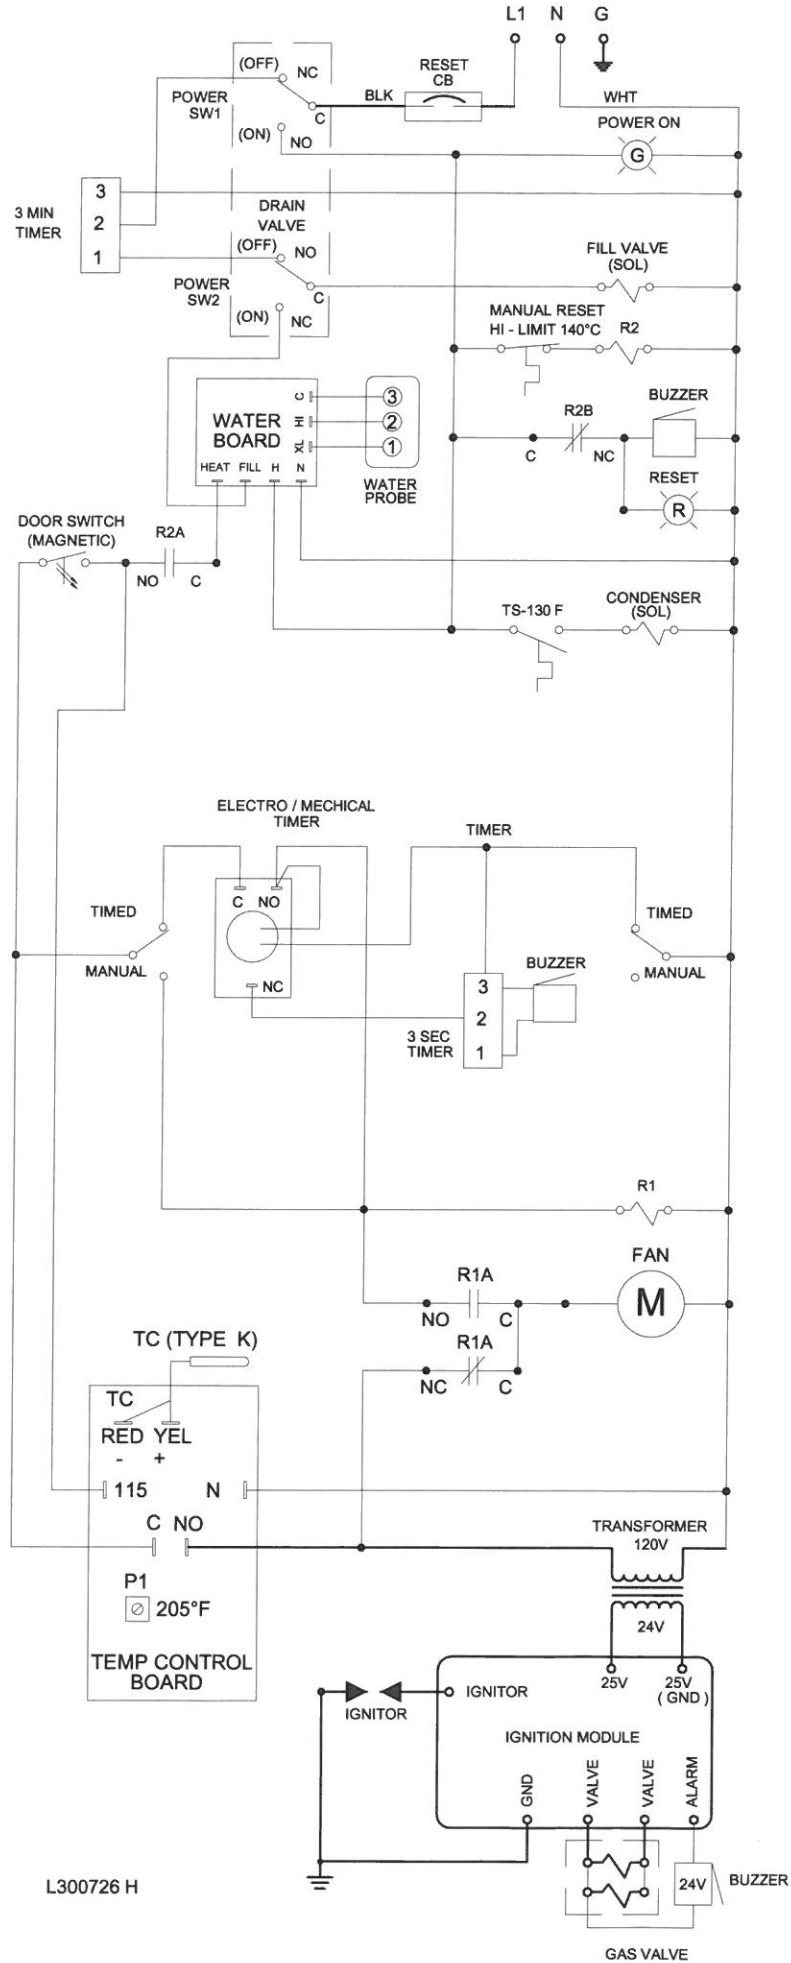

STEAMCHEF 3.1 / 6.1 MECH TIMER ( GAS )

L300726 H

# STEAMCHEF 3.1 / 6.1 MECH TIMER ( GAS )