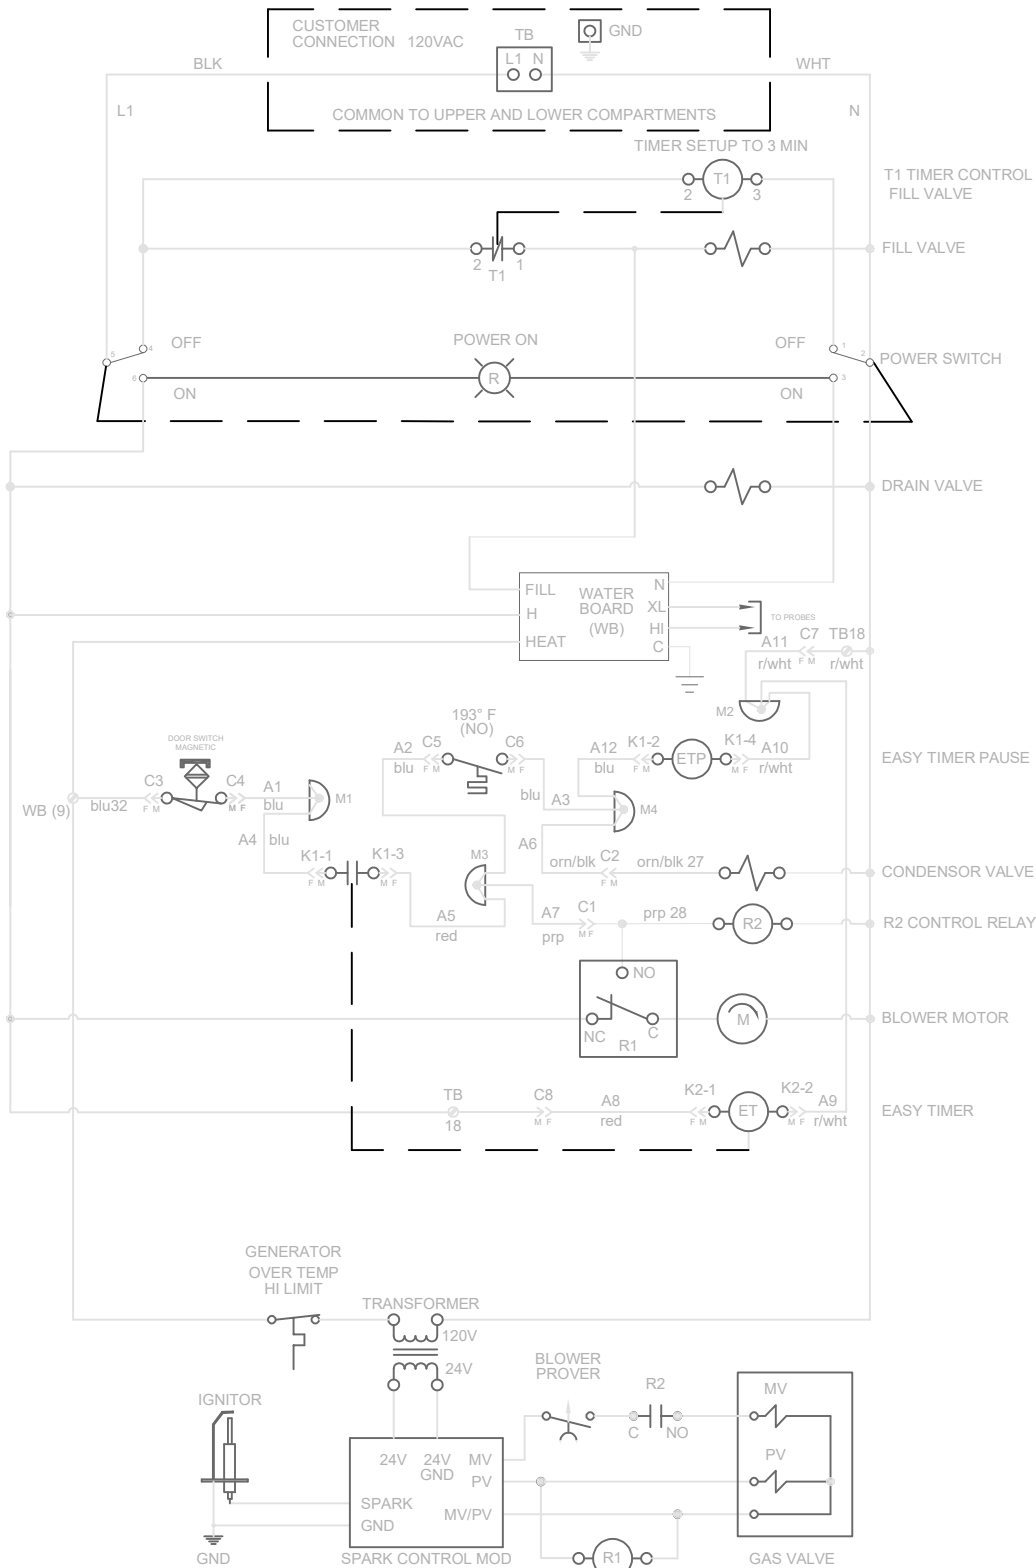

GEMINI 6.2/10.2 EASY TIMER - GAS

COMPONENT PARTS LIST

P/N	DESCRIPTION
1- 1057842	IGNITOR, NATURAL GAS
1057841	IGNITOR, PROPANE GAS
2- 109877	GAS VALVE, NATURAL
1098771	GAS VALVE, PROPANE
3- 105693	IGNITION CONTROL MODULE
4- 20528	SPARK IGNITION TRANSFORMER
5- 108995	HI LIMIT CAPILLARY SWITCH
6- 110786	BLOWER W/ SENSOR
7- 108285	24VAC RELAY
8- 105966	120VAC RELAY
9-107241	WATER LEVEL CONTROL BOARD
10 107239	LEVEL CONTROL PROBE
11- 20478	3 MINUTE INTERVAL TIMER
14- 19993	POWER ON SWITCH (RED)
15- 108880	DOOR SWITCH - SCS
16- 22218	CONDENSER VALVE
17- 222231	FILL VALVE
18- 300154	TERMINAL BLOCK ASSEMBLY
19- 105990	TERMINAL BLOCK ASSEMBLY
20- 20304	GROUND LUG
21- 20301	TERMINAL BLOCK SECTION (QTY. 2)
21A- 20302	TERMINAL BLOCK END
22- SM00100-3	IGNITOR CABLE ASSEMBLY
26- 19972	COMP. THERMOSTAT 193° F (NO.)
27- 22221	DRAIN VALVE SOLENOID

UPPER COMPARTMENT SHOWN
DUPLICATE FOR LOWER COMPARTMENT