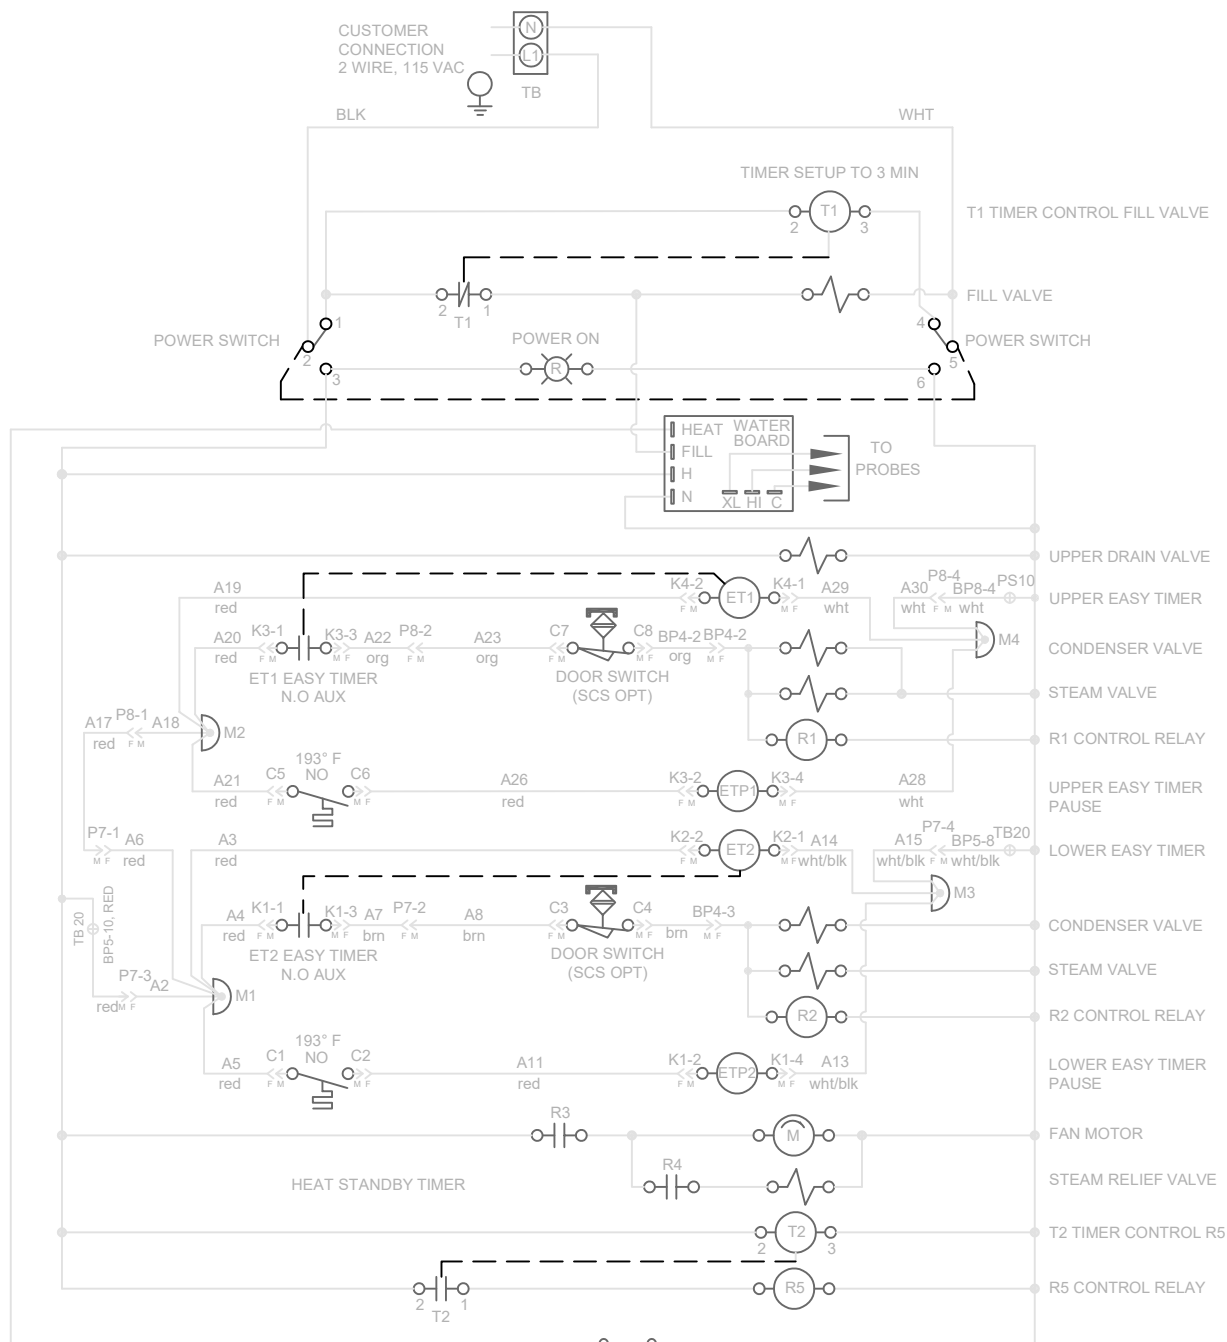

# STEAMCRAFT 10 GAS - EASY TIMER

## PARTS LIST

- 5 19993 - POWER SWITCH
- 6 108880 - DOOR SW ( SCS ) MAGNETIC
- 7 22193 - COMP STEAM SOLENOID I/O
- 8 113048 - GAS VALVE ( NAT )
- 113049 - GAS VALVE ( LP )
- 9 20528 - TRANSFORMER
- 10 439091 - TERMINAL BLOCK
- 11 107241 - WATERBOARD
- 12 105788 - AIR PROVER SWITCH
- 13 105693 - GAS CONTROL MODULE
- 14 105784 - PILOT
- 15 107239 - PROBE ASSEMBLY
- 16 105785 - RELAY ( R3, R4 ), 24V
- 17 03524 - RELAY ( R1, R2 ) 120V
- 18 22199 - STEAM RELIEF SOLENOID
- 19 105695 - FAN
- 20 105990 - TERMINAL STRIP
- 21 20478 - 3 MIN TIMER
- 22 105966 - RELAY ( R5 ) 120V
- 23 106580 - HEAT STANDBY TIMER
- 24 22218 - WATER SOLENOIDS
- 25 22221 - DRAIN VALVE
- 26 108995 - HIGH LIMIT RESET SWITCH
- 27 106144 - IGNITION ASSY
- 28 222231 - FILL VALVE