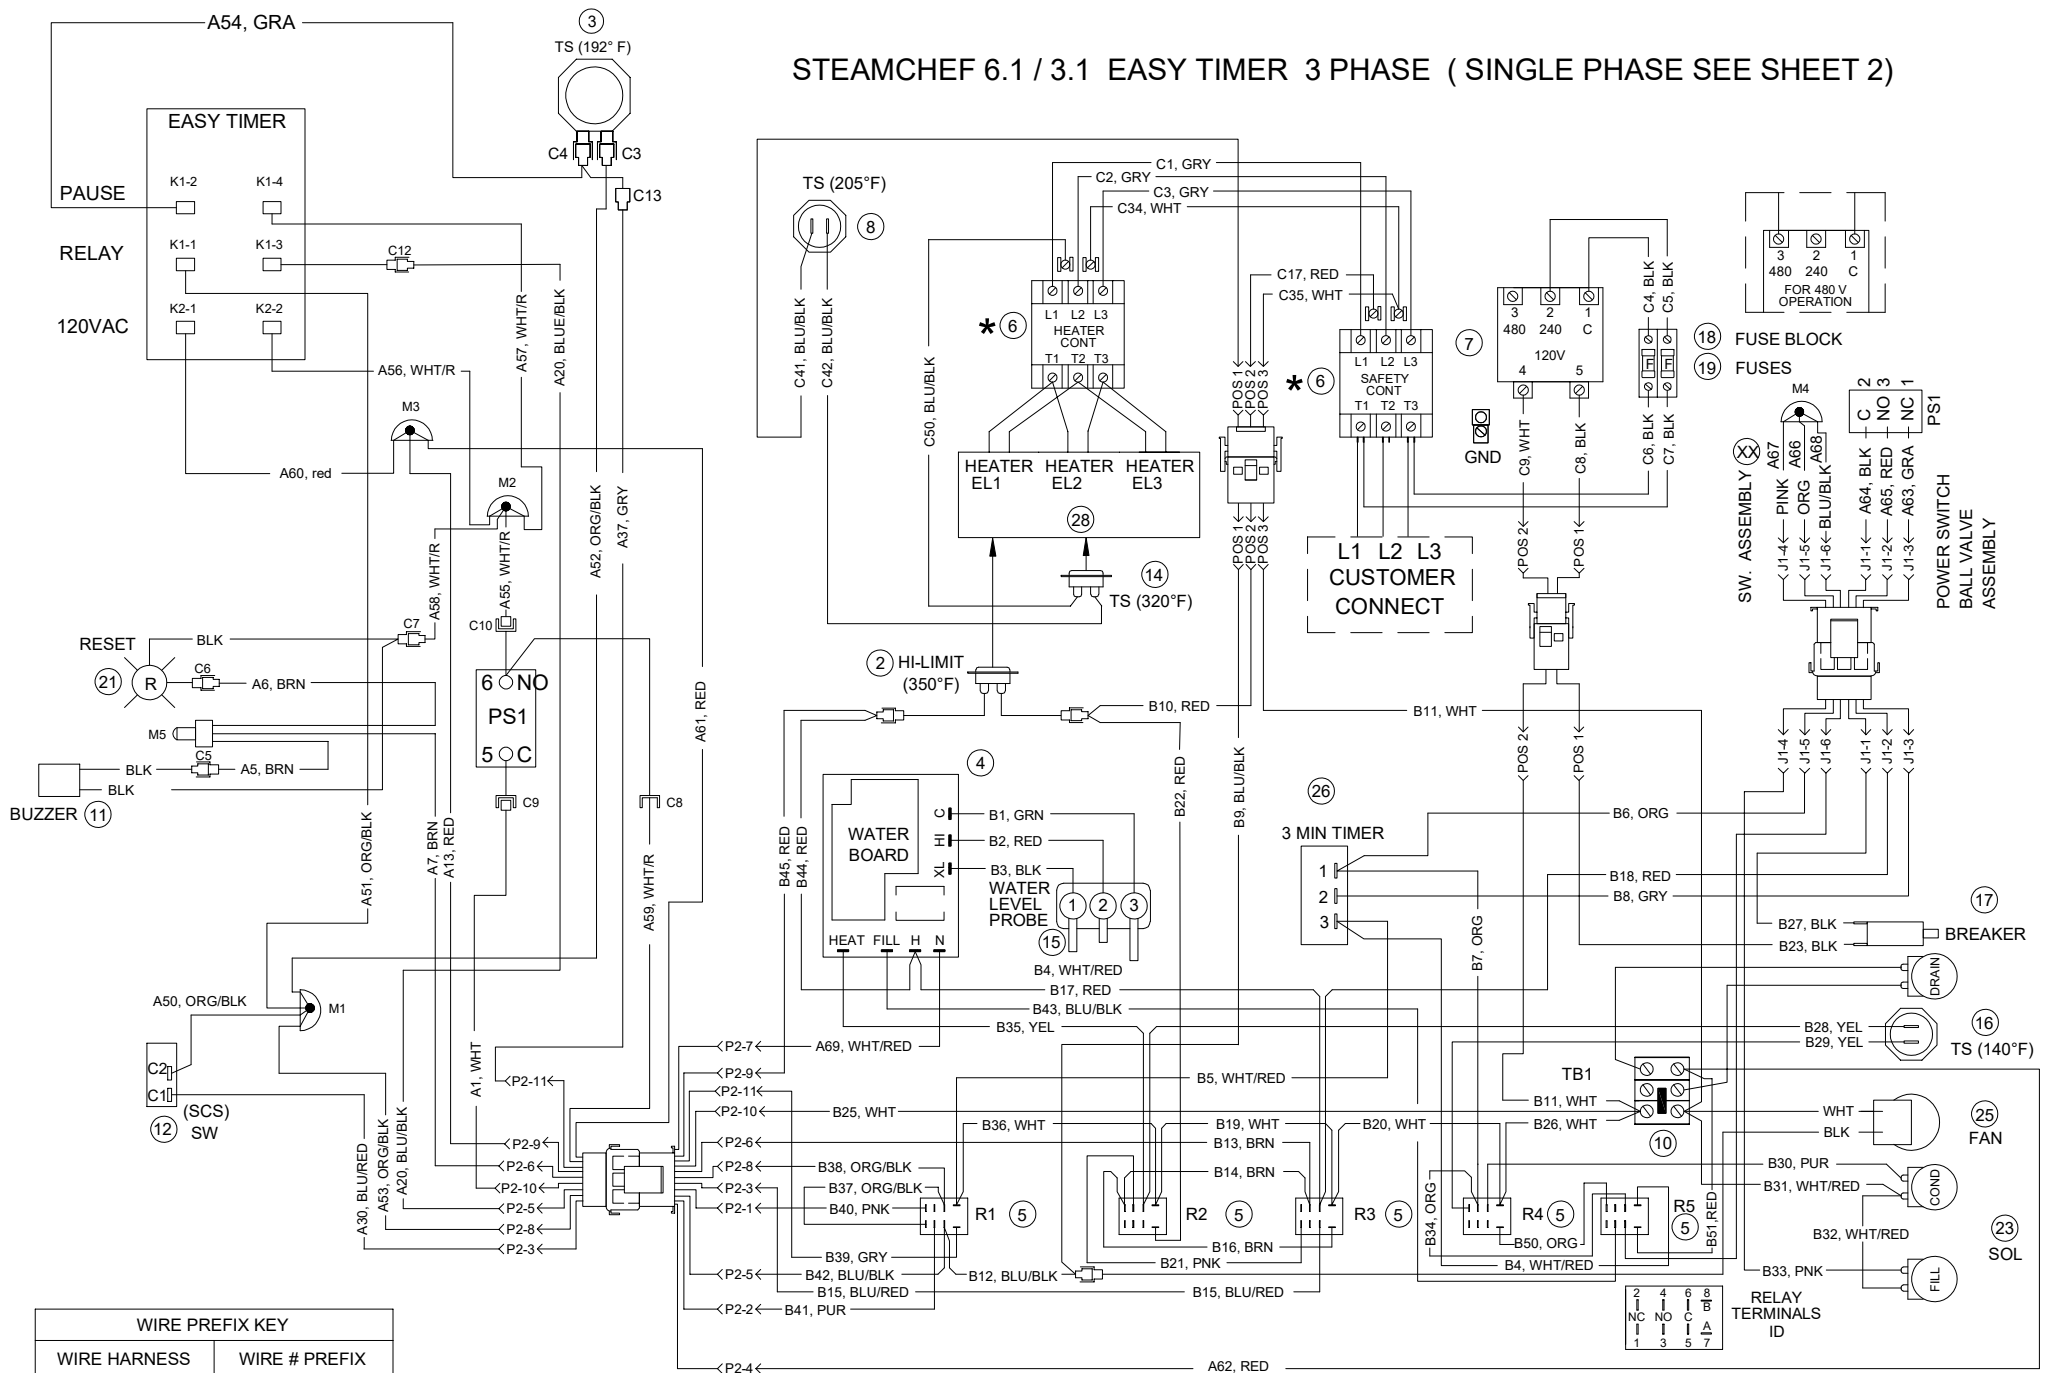

STEAMCHEF 6.1 / 3.1 EASY TIMER 3 PHASE (SINGLE PHASE SEE SHEET 2)

WIRE PREFIX KEY	
WIRE HARNESS	WIRE # PREFIX
WHT300951	A
WHT300702	B
WHT300763	C