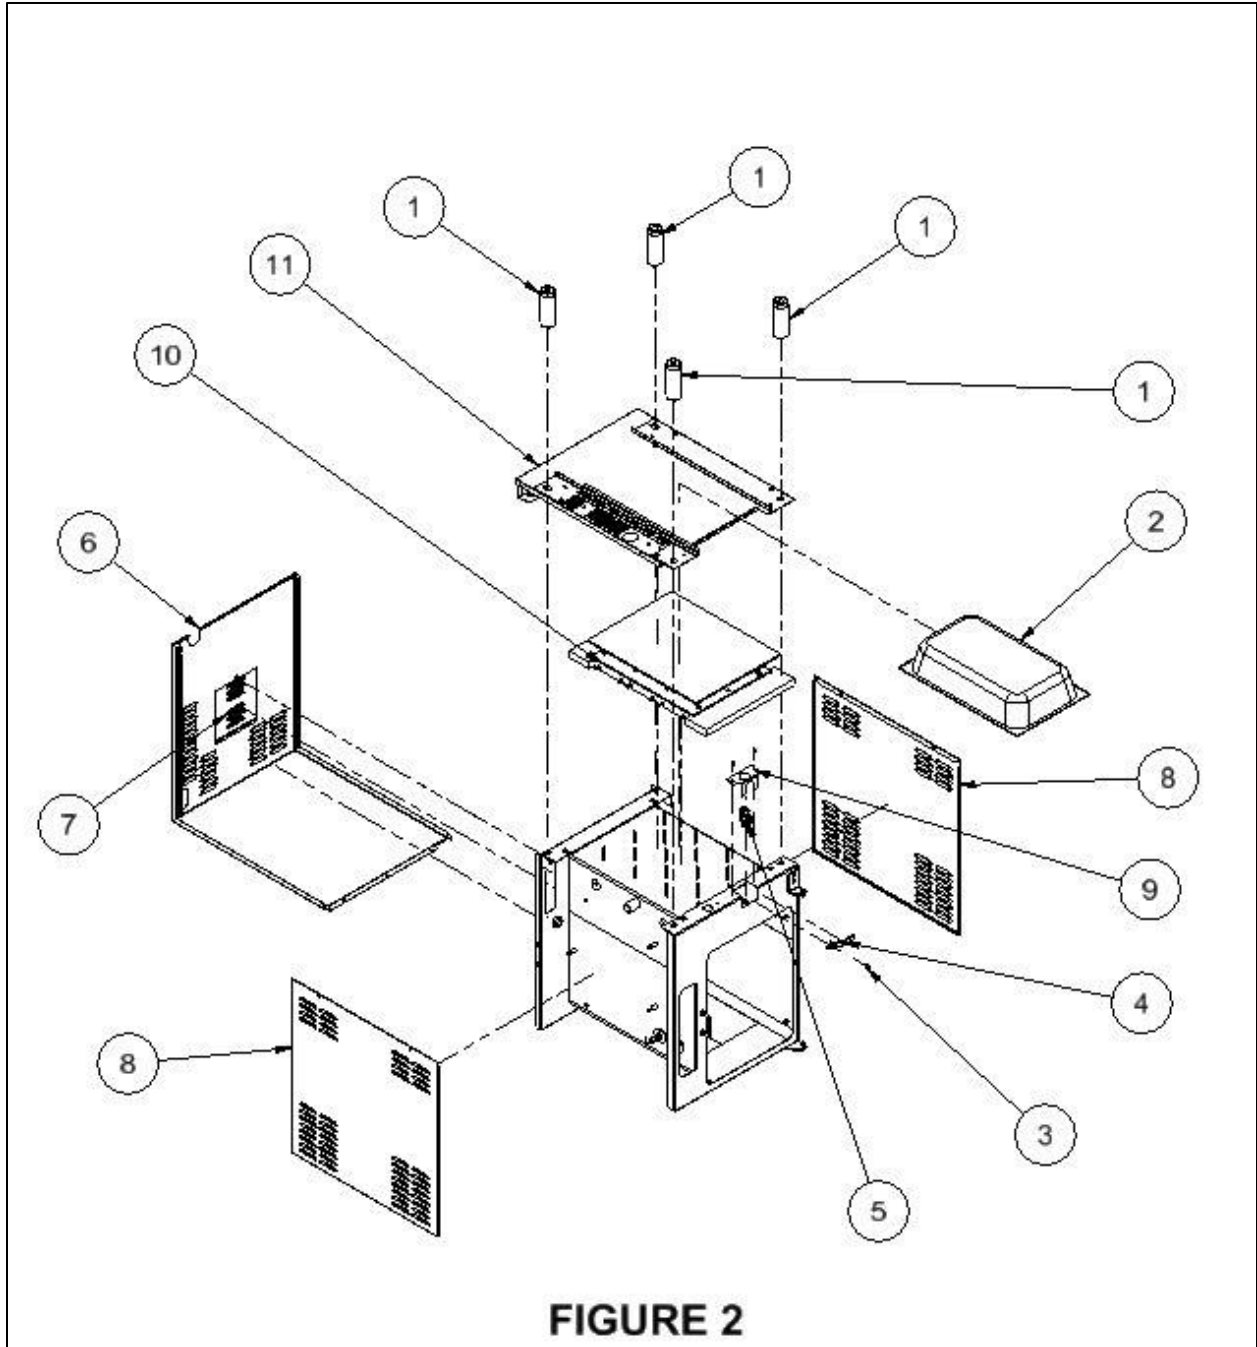

# 22CCT6 STEAMCHEF 6 ASSEMBLY

<i>ITEM NO.</i>	<i>PART NO.</i>	<i>DESCRIPTION</i>	<i>QTY</i>
1.	KE003944	ASSEMBLY; LEG; 22CCT6.....	4
2.	16851	12 X 20 X 4 SOLID STEAMER PAN.....	1
3.	113935	DOOR, OUTER ASSY, CHEF 6.1, HL, GAS/ELEC.....	1
4.	KE604142	FAN SHROUD; STEAMCHEF CONNECTIONLESS.....	1
5.	11000115859	SHEETING, TOP/BACK, STEAMCHEF 6.1, HL CONNECTIONLESS.....	1
6.	112901	COVER, DOOR, MOTOR ACCESS, CHEF 3, 6.....	1
7.	112912	PANEL, SIDE SHEETING, STEAMCHEF 6.....	2
8.	1042021	DOOR, INNER ASSY, STEAMCHEF 6.....	1
9.	11000115861	WLDMNT; COLLECTOR PLATE; CHEF 6 ELEC HL CONNECTIONLESS.....	1
10.	110832	PAN RACK STEAMCHEF.....	2
11.	113902	FAN ASSY, STEAMCHEF 3.1/6.1, HL/HR, GAS/ELEC.....	1
12.	11000115838	BODY ASSEMBLY, STEAMCHEF 6.1, HL, ELEC.....	1

**FIGURE 2**

<b>ITEM NO.</b>	<b>PART NO.</b>	<b>DESCRIPTION</b>	<b>QTY</b>
1.	KE003944	ASSEMBLY; LEG; 22CCT6.....	4
2.	16851	12 X 20 X 4 SOLID STEAMER PAN.....	1
3.	KE604126-3	BALL VALVE, 1/2" NPT MALE/FEMALE, HANDLE.....	1
4.	KE604126-2	BALL VALVE, 1/2" NPT MALE/FEMALE, ACRON NUT.....	1
5.	KE604126	BALL VALVE, 1/2" NPT MALE/FEMALE.....	1
6.	11000115859	SHEETING, TOP/BACK, STEAMCHEF 6.1, HL CONNECTIONLESS.....	1
7.	112901	COVER, DOOR, MOTOR ACCESS, CHEF 3,6.....	1
8.	112912	PANEL, SIDE SHEETING, STEAMCHEF 6.....	2