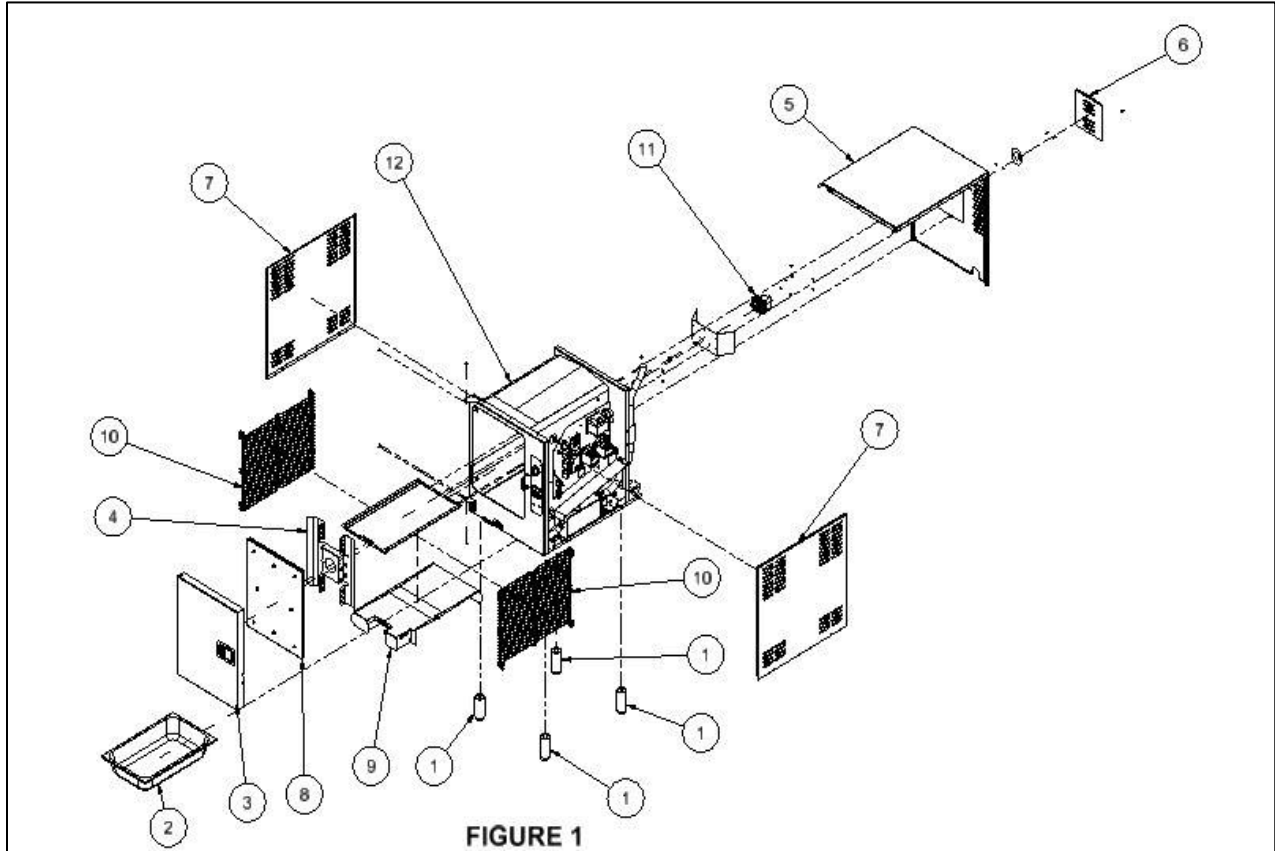

# 22CCT6 STEAMCHEF 6 ASSEMBLY

<i>ITEM NO.</i>	<i>PART NO.</i>	<i>DESCRIPTION</i>	<i>QTY</i>
1.	KE003944	ASSEMBLY; LEG; 22CCT6.....	4
2.	16851	12 X 20 X 4 SOLID STEAMER PAN.....	1
3.	113935	DOOR, OUTER ASSY, CHEF 6.1, HL, GAS/ELEC.....	1
4.	KE604142	FAN SHROUD; STEAMCHEF CONNECTIONLESS.....	1
5.	11000115859	SHEETING, TOP/BACK, STEAMCHEF 6.1, HL CONNECTIONLESS.....	1
6.	112901	COVER, DOOR, MOTOR ACCESS, CHEF 3, 6.....	1
7.	112912	PANEL, SIDE SHEETING, STEAMCHEF 6.....	2
8.	1042021	DOOR, INNER ASSY, STEAMCHEF 6.....	1
9.	11000115861	WLDMNT; COLLECTOR PLATE; CHEF 6 ELEC HL CONNECTIONLESS.....	1
10.	110832	PAN RACK STEAMCHEF.....	2
11.	113902	FAN ASSY, STEAMCHEF 3.1/6.1, HL/HR, GAS/ELEC.....	1
12.	11000115838	BODY ASSEMBLY, STEAMCHEF 6.1, HL, ELEC.....	1

**FIGURE 2**

<b>ITEM NO.</b>	<b>PART NO.</b>	<b>DESCRIPTION</b>	<b>QTY</b>
1.	KE003944	ASSEMBLY; LEG; 22CCT6.....	4
2.	16851	12 X 20 X 4 SOLID STEAMER PAN.....	1
3.	KE604126-3	BALL VALVE, 1/2" NPT MALE/FEMALE, HANDLE.....	1
4.	KE604126-2	BALL VALVE, 1/2" NPT MALE/FEMALE, ACRON NUT.....	1
5.	KE604126	BALL VALVE, 1/2" NPT MALE/FEMALE.....	1
6.	11000115859	SHEETING, TOP/BACK, STEAMCHEF 6.1, HL CONNECTIONLESS.....	1
7.	112901	COVER, DOOR, MOTOR ACCESS, CHEF 3,6.....	1
8.	112912	PANEL, SIDE SHEETING, STEAMCHEF 6.....	2