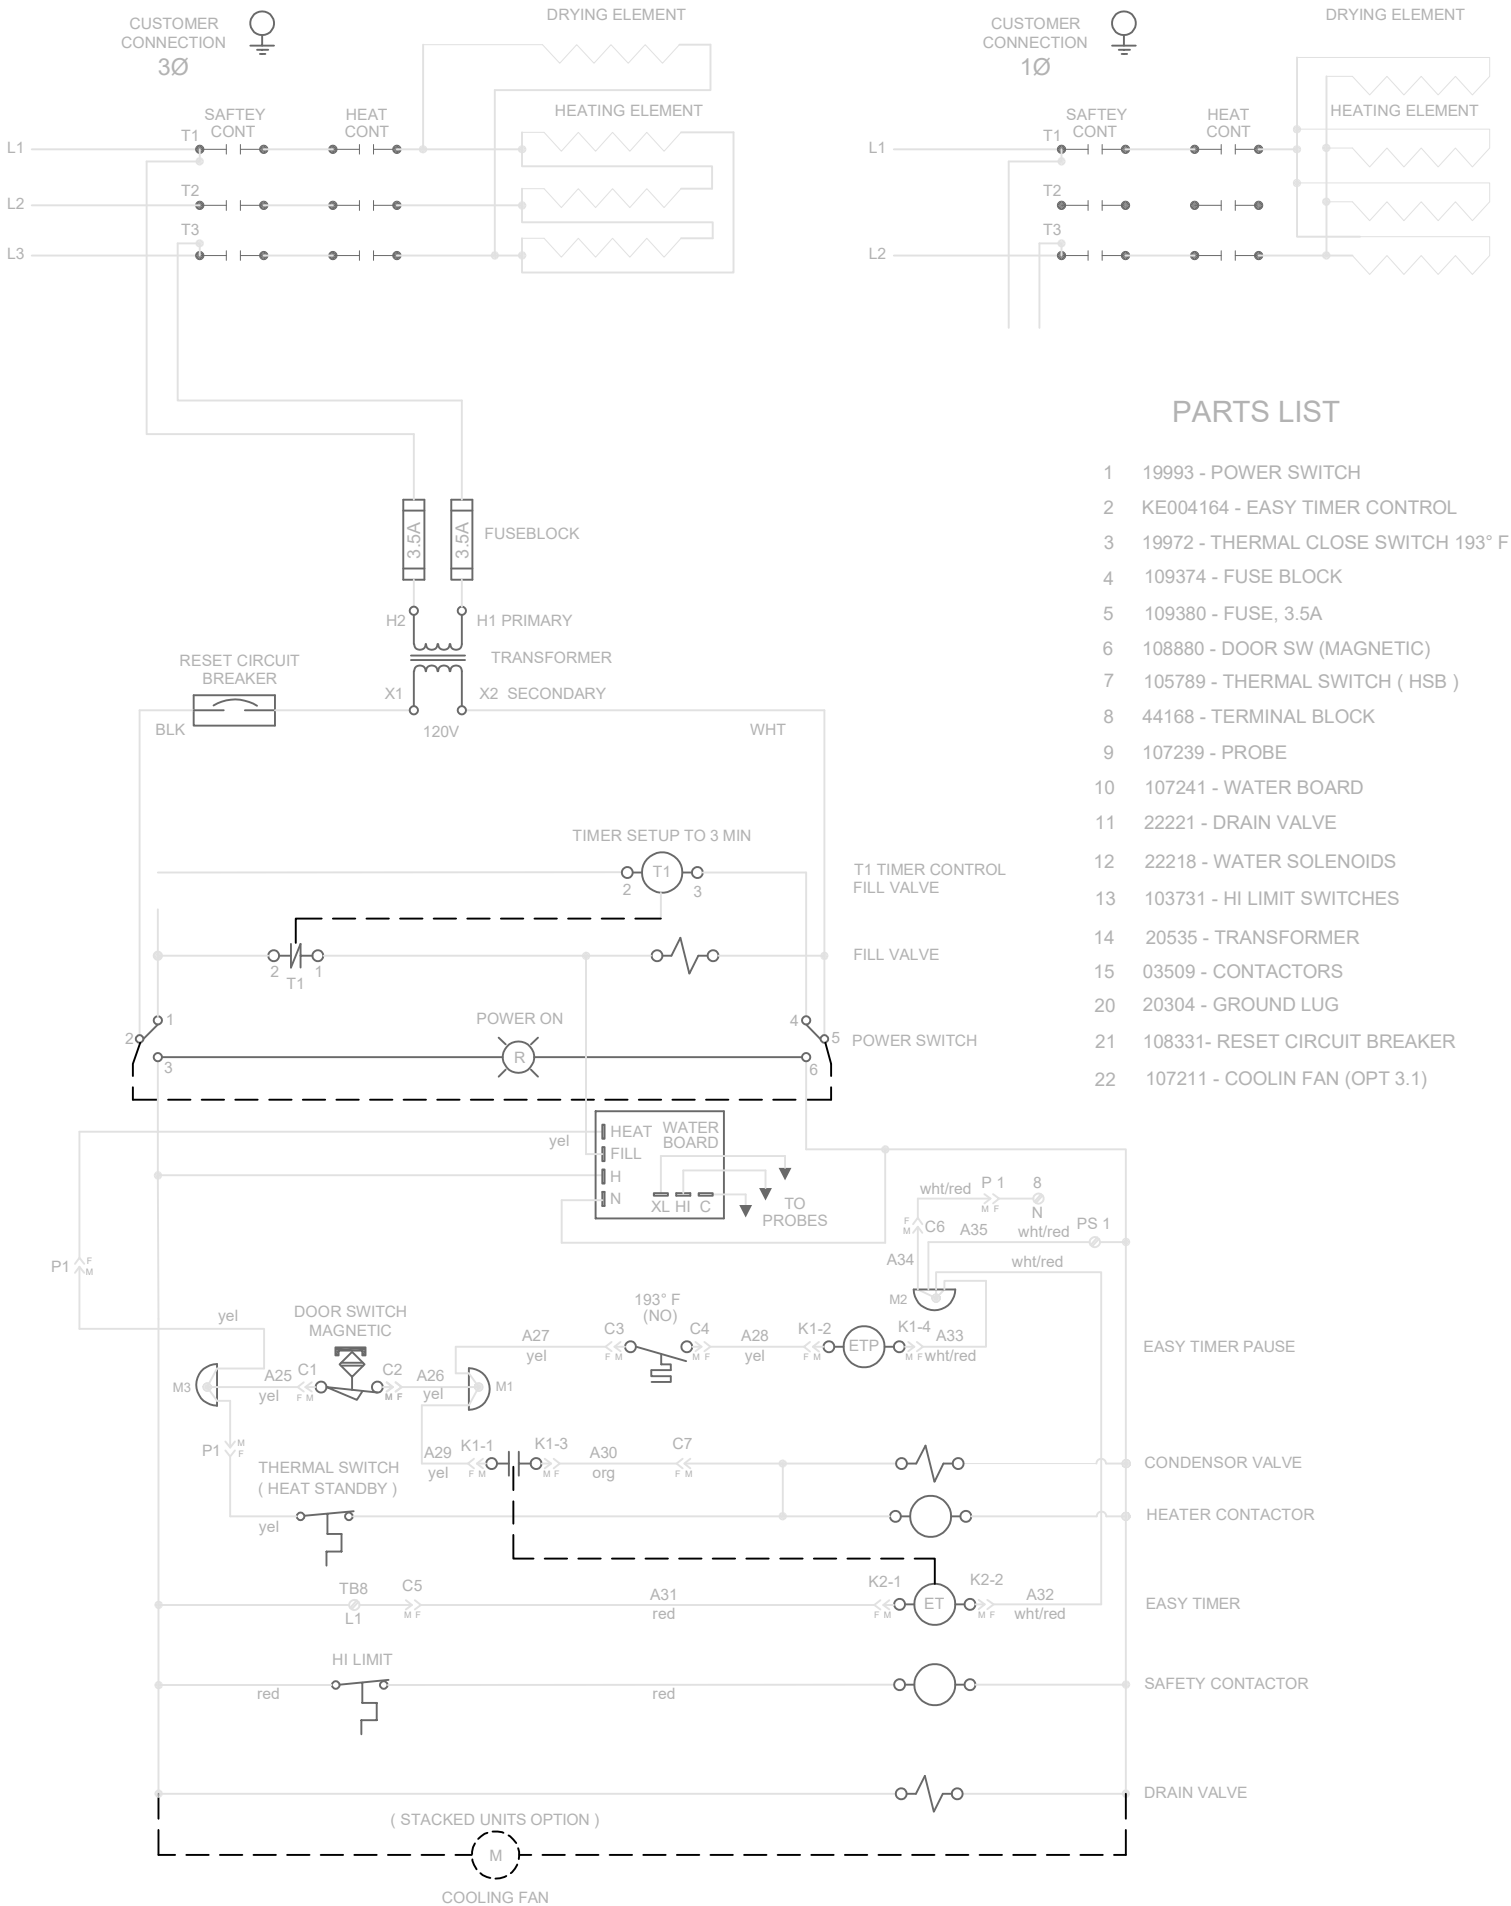

STEAMCRAFT 3.1 EASY TIMER

PARTS LIST

- 1 19993 - POWER SWITCH
- 2 KE004164 - EASY TIMER CONTROL
- 3 19972 - THERMAL CLOSE SWITCH 193° F
- 4 109374 - FUSE BLOCK
- 5 109380 - FUSE, 3.5A
- 6 108880 - DOOR SW (MAGNETIC)
- 7 105789 - THERMAL SWITCH (HSB)
- 8 44168 - TERMINAL BLOCK
- 9 107239 - PROBE
- 10 107241 - WATER BOARD
- 11 22221 - DRAIN VALVE
- 12 22218 - WATER SOLENOIDS
- 13 103731 - HI LIMIT SWITCHES
- 14 20535 - TRANSFORMER
- 15 03509 - CONTACTORS
- 20 20304 - GROUND LUG
- 21 108331- RESET CIRCUIT BREAKER
- 22 107211 - COOLIN FAN (OPT 3.1)