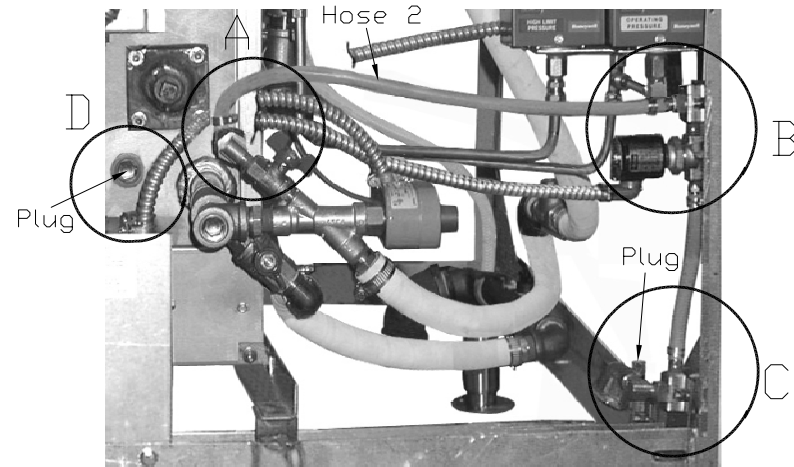

INSTALLATION INSTRUCTION
for
36" & 42" BOILER BASES
WATER INLET CONVERSION KIT
PART No. FK109196REVB-DE& FK109205REV B-F 36 42
WATER LINE ASSEMBLY
(Refer to Step 13 for instructions)

Figure 4

Figure 4a