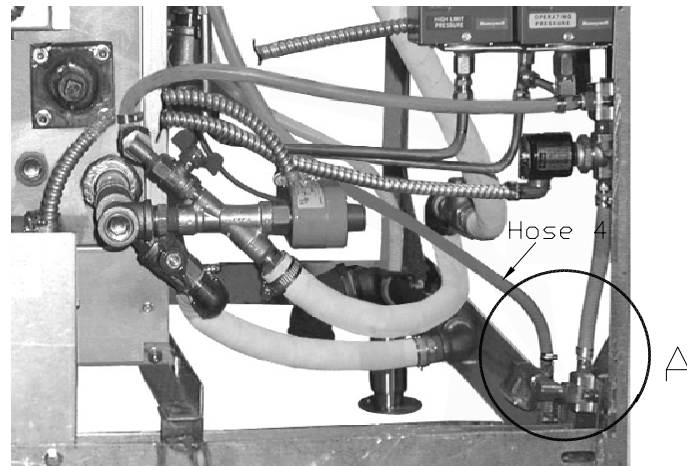

INSTALLATION INSTRUCTION
for
36" & 42" BOILER BASES
WATER INLET CONVERSION KIT
PART No. FK109196REVB-DE& FK109205REV B-F 36 42
WATER LINE ASSEMBLY
(Refer to Step 13 for instructions)

Figure 4

Figure 4a