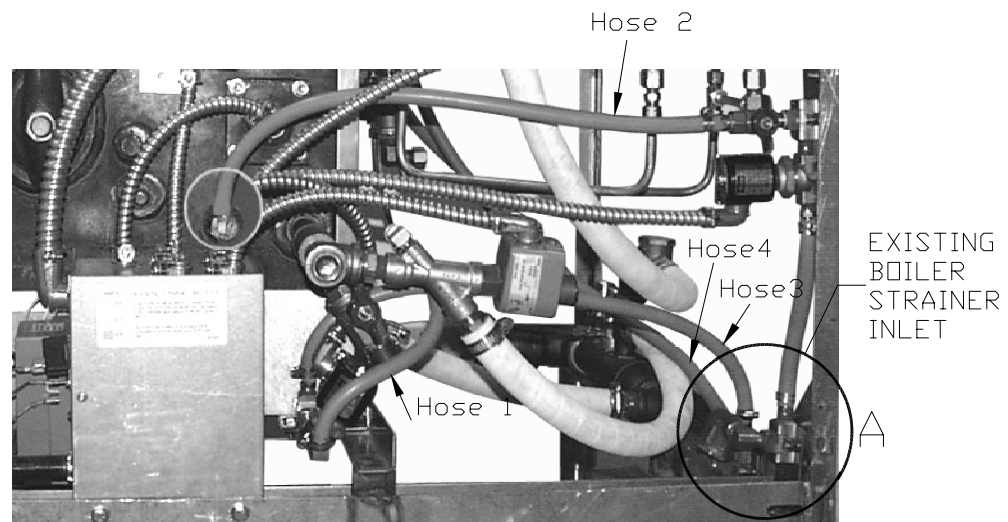

Installation Instructions

for

36" & 42" BOILER BASES
WATER INLET CONVERSION KIT

PART No. FK109196REV B-E & PART No. FK109205REV B-F 36 42

Figure 1a