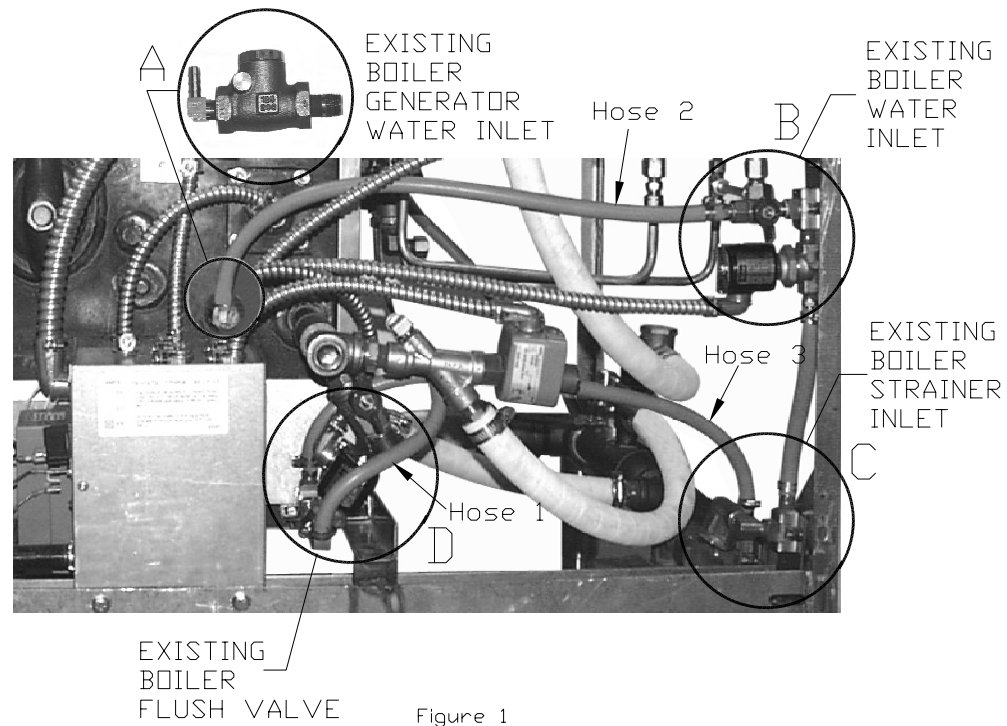

# Installation Instructions

for

36" & 42" BOILER BASES  
WATER INLET CONVERSION KIT

PART No. FK109196REV B-E & PART No. FK109205REV B-F 36 42

THIS KIT CONVERTS BOILERS WITH THE WATER INLET POSITIONED AS SHOWN IN FIGURE 1 TO AN INLET CONNECTED TO THE DRAIN VALVE AS SHOWN IN FIGURE 3.