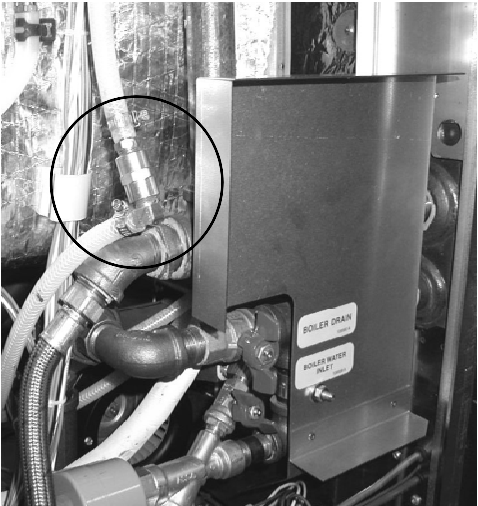

INSTALLATION INSTRUCTION
STEAMCRAFT POWER 10
BOILER WATER INLET CONVERSION KIT
PART No. FK109219REVD-N

WATER LINE ASSEMBLY
(Refer to Step 9 for instructions)

Figure 4

NEW VALVE SHIELD INSTALLATION

Figure 5