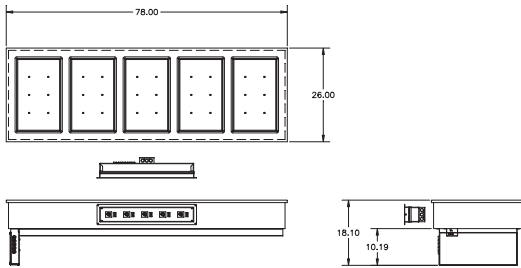

### Specifications

**Top:** Top is constructed of one-piece stainless steel.

**Interior:** Interior liner is constructed of aluminum with flush mount flange for heating to accommodate up to 6" (15cm) deep 12"x20" pans, pans supplied by others.

**N8648-FWB**

**N8663-FWB**

**N8678-FWB**

**N8693-FWB**

Model	12"x20" Pan capacity	Electrical <i>500 watt per well, Amps per well</i>	WxDxH	Top Cutout dimensions (D)	Control Cutout dimensions (G)
N8618-FWH	1	500 W, 208Y-240 V, 1PH, 2.0 A	18" x 26" x 18.13"	17.00" x 25.00" (43cm x 64cm)	11.38" x 4.38" (29cm x 11cm)
N8633-FWH	2	(2) 500 W, 208Y-240 V, 1PH, 4.0 A	33" x 26" x 18.13"	32.00" x 25.00" (82cm x 64cm)	11.38" x 4.38" (29cm x 11cm)
N8648-FWH	3	(3) 500 W, 208Y-240 V, 1PH, 6.0 A	48" x 26" x 18.13"	47.00" x 25.00" (120cm x 64cm)	16.38" x 4.38" (42cm x 11cm)
N8663-FWH	4	(4) 500 W, 208Y-240 V, 1PH, 8.0 A	63" x 26" x 18.13"	62.00" x 25.00" (158cm x 64cm)	21.38" x 4.38" (55cm x 11cm)
N8678-FWH	5	(5) 500 W, 208Y-240 V, 1PH, 10.0 A	78" x 26" x 18.13"	77.00" x 25.00" (196cm x 64cm)	26.38" x 4.38" (67cm x 11cm)
N8693-FWH	6	(6) 500 W, 208Y-240 V, 1PH, 12.0 A	93" x 26" x 18.13"	92.00" x 25.00" (234cm x 64cm)	31.38" x 4.38" (80cm x 11cm)