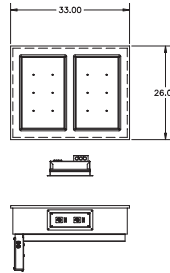

N8633-FWB

Model	12"x20" Pan capacity	Electrical <i>500 watt per well, Amps per well</i>	WxDxH	Top Cutout dimensions (D)	Control Cutout dimensions (G)
N8618-FWH	1	500 W, 208Y-240 V, 1PH, 2.0 A	18" x 26" x 18.13"	17.00" x 25.00" (43cm x 64cm)	11.38" x 4.38" (29cm x 11cm)
N8633-FWH	2	(2) 500 W, 208Y-240 V, 1PH, 4.0 A	33" x 26" x 18.13"	32.00" x 25.00" (82cm x 64cm)	11.38" x 4.38" (29cm x 11cm)
N8648-FWH	3	(3) 500 W, 208Y-240 V, 1PH, 6.0 A	48" x 26" x 18.13"	47.00" x 25.00" (120cm x 64cm)	16.38" x 4.38" (42cm x 11cm)
N8663-FWH	4	(4) 500 W, 208Y-240 V, 1PH, 8.0 A	63" x 26" x 18.13"	62.00" x 25.00" (158cm x 64cm)	21.38" x 4.38" (55cm x 11cm)
N8678-FWH	5	(5) 500 W, 208Y-240 V, 1PH, 10.0 A	78" x 26" x 18.13"	77.00" x 25.00" (196cm x 64cm)	26.38" x 4.38" (67cm x 11cm)
N8693-FWH	6	(6) 500 W, 208Y-240 V, 1PH, 12.0 A	93" x 26" x 18.13"	92.00" x 25.00" (234cm x 64cm)	31.38" x 4.38" (80cm x 11cm)