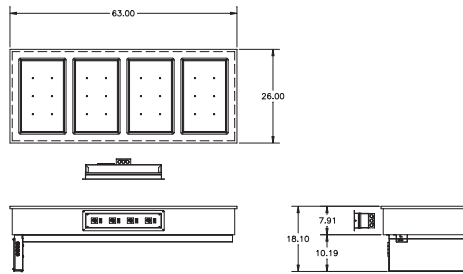

### Specifications

**Top:** Top is constructed of one-piece stainless steel.

**Interior:** Interior liner is constructed of aluminum with flush mount flange for heating to accommodate up to 6" (15cm) deep 12"x20" pans, pans supplied by others.

**Operation:** Remote control panel contains lighted on/off power switch and thermostat for heated operation.

**Electrical:** All drop-in units must be hard wired at installation.

**N8618-FWB**

**N8633-FWB**

**N8648-FWB**

**N8663-FWB**

**N8678-FWB**

**N8693-FWB**

Model	12"x20" Pan capacity	Electrical <i>500 watt per well, Amps per well</i>	WxDxH	Top Cutout dimensions (D)	Control Cutout dimensions (G)
N8618-FWH	1	500 W, 208Y-240 V, 1PH, 2.0 A	18" x 26" x 18.13"	17.00" x 25.00" (43cm x 64cm)	11.38" x 4.38" (29cm x 11cm)
N8633-FWH	2	(2) 500 W, 208Y-240 V, 1PH, 4.0 A	33" x 26" x 18.13"	32.00" x 25.00" (82cm x 64cm)	11.38" x 4.38" (29cm x 11cm)
N8648-FWH	3	(3) 500 W, 208Y-240 V, 1PH, 6.0 A	48" x 26" x 18.13"	47.00" x 25.00" (120cm x 64cm)	16.38" x 4.38" (42cm x 11cm)
N8663-FWH	4	(4) 500 W, 208Y-240 V, 1PH, 8.0 A	63" x 26" x 18.13"	62.00" x 25.00" (158cm x 64cm)	21.38" x 4.38" (55cm x 11cm)
N8678-FWH	5	(5) 500 W, 208Y-240 V, 1PH, 10.0 A	78" x 26" x 18.13"	77.00" x 25.00" (196cm x 64cm)	26.38" x 4.38" (67cm x 11cm)
N8693-FWH	6	(6) 500 W, 208Y-240 V, 1PH, 12.0 A	93" x 26" x 18.13"	92.00" x 25.00" (234cm x 64cm)	31.38" x 4.38" (80cm x 11cm)