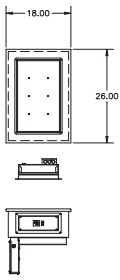

N8618-FWB

Model	12"x20" Pan capacity	Electrical <i>500 watt per well, Amps per well</i>	WxDxH	Top Cutout dimensions (D)	Control Cutout dimensions (G)
N8618-FWH	1	500 W, 208Y-240 V, 1PH, 2.0 A	18" x 26" x 18.13"	17.00" x 25.00" (43cm x 64cm)	11.38" x 4.38" (29cm x 11cm)
N8633-FWH	2	(2) 500 W, 208Y-240 V, 1PH, 4.0 A	33" x 26" x 18.13"	32.00" x 25.00" (82cm x 64cm)	11.38" x 4.38" (29cm x 11cm)
N8648-FWH	3	(3) 500 W, 208Y-240 V, 1PH, 6.0 A	48" x 26" x 18.13"	47.00" x 25.00" (120cm x 64cm)	16.38" x 4.38" (42cm x 11cm)
N8663-FWH	4	(4) 500 W, 208Y-240 V, 1PH, 8.0 A	63" x 26" x 18.13"	62.00" x 25.00" (158cm x 64cm)	21.38" x 4.38" (55cm x 11cm)
N8678-FWH	5	(5) 500 W, 208Y-240 V, 1PH, 10.0 A	78" x 26" x 18.13"	77.00" x 25.00" (196cm x 64cm)	26.38" x 4.38" (67cm x 11cm)
N8693-FWH	6	(6) 500 W, 208Y-240 V, 1PH, 12.0 A	93" x 26" x 18.13"	92.00" x 25.00" (234cm x 64cm)	31.38" x 4.38" (80cm x 11cm)