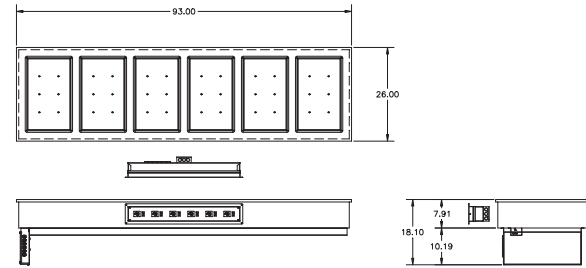

### Specifications

**Top:** Top is constructed of one-piece stainless steel.

**Interior:** Interior liner is constructed of aluminum with flush mount flange for heating to accommodate up to 6" (15cm) deep 12"x20" pans, pans supplied by others.

**Operation:** Remote control panel contains lighted on/off power switch and thermostat for heated operation.

**Electrical:** All drop-in units must be hard wired at installation.

**N8618-FWB**

**N8633-FWB**

**N8648-FWB**

**N8663-FWB**

**N8678-FWB**

**N8693-FWB**

Model	12"x20" Pan capacity	Electrical <i>500 watt per well, Amps per well</i>	WxDxH	Top Cutout dimensions (D)	Control Cutout dimensions (G)
N8618-FWH	1	500 W, 208Y-240 V, 1PH, 2.0 A	18" x 26" x 18.13"	17.00" x 25.00" (43cm x 64cm)	11.38" x 4.38" (29cm x 11cm)
N8633-FWH	2	(2) 500 W, 208Y-240 V, 1PH, 4.0 A	33" x 26" x 18.13"	32.00" x 25.00" (82cm x 64cm)	11.38" x 4.38" (29cm x 11cm)
N8648-FWH	3	(3) 500 W, 208Y-240 V, 1PH, 6.0 A	48" x 26" x 18.13"	47.00" x 25.00" (120cm x 64cm)	16.38" x 4.38" (42cm x 11cm)
N8663-FWH	4	(4) 500 W, 208Y-240 V, 1PH, 8.0 A	63" x 26" x 18.13"	62.00" x 25.00" (158cm x 64cm)	21.38" x 4.38" (55cm x 11cm)
N8678-FWH	5	(5) 500 W, 208Y-240 V, 1PH, 10.0 A	78" x 26" x 18.13"	77.00" x 25.00" (196cm x 64cm)	26.38" x 4.38" (67cm x 11cm)
N8693-FWH	6	(6) 500 W, 208Y-240 V, 1PH, 12.0 A	93" x 26" x 18.13"	92.00" x 25.00" (234cm x 64cm)	31.38" x 4.38" (80cm x 11cm)