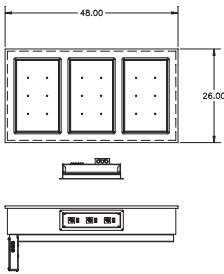

### Specifications

**Top:** Top is constructed of one-piece stainless steel.

**Interior:** Interior liner is constructed of aluminum with flush mount flange for heating to accommodate up to 6" (15cm) deep 12"x20" pans, pans supplied by others.

**Operation:** Remote control panel contains lighted on/off power switch and thermostat for heated operation.

**Electrical:** All drop-in units must be hard wired at installation.

**N8618-FWB**

**N8633-FWB**

**N8648-FWB**

**N8663-FWB**

**N8678-FWB**

**N8693-FWB**

Model	12"x20" Pan capacity	Electrical <i>500 watt per well, Amps per well</i>	WxDxH	Top Cutout dimensions (D)	Control Cutout dimensions (G)
N8618-FWH	1	500 W, 208Y-240 V, 1PH, 2.0 A	18" x 26" x 18.13"	17.00" x 25.00" (43cm x 64cm)	11.38" x 4.38" (29cm x 11cm)
N8633-FWH	2	(2) 500 W, 208Y-240 V, 1PH, 4.0 A	33" x 26" x 18.13"	32.00" x 25.00" (82cm x 64cm)	11.38" x 4.38" (29cm x 11cm)
N8648-FWH	3	(3) 500 W, 208Y-240 V, 1PH, 6.0 A	48" x 26" x 18.13"	47.00" x 25.00" (120cm x 64cm)	16.38" x 4.38" (42cm x 11cm)
N8663-FWH	4	(4) 500 W, 208Y-240 V, 1PH, 8.0 A	63" x 26" x 18.13"	62.00" x 25.00" (158cm x 64cm)	21.38" x 4.38" (55cm x 11cm)
N8678-FWH	5	(5) 500 W, 208Y-240 V, 1PH, 10.0 A	78" x 26" x 18.13"	77.00" x 25.00" (196cm x 64cm)	26.38" x 4.38" (67cm x 11cm)
N8693-FWH	6	(6) 500 W, 208Y-240 V, 1PH, 12.0 A	93" x 26" x 18.13"	92.00" x 25.00" (234cm x 64cm)	31.38" x 4.38" (80cm x 11cm)